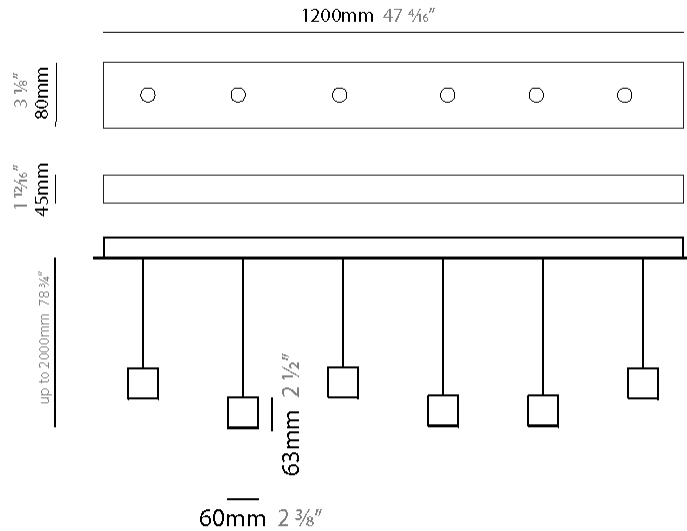

1. To build a product code in our configurator select the specify button on the base model # product page
2. To build a manual product code on this datasheet choose from the options listed below in blue font and add the suffix to the base model #

GENERAL

Series: Match
Subseries: Match 6 Light
Brand: Quasar
Division: Design
Mounting Type: Suspension
Mounting Location: Ceiling
Subcategory: Pendant

PHYSICAL

Shape: Rectangle
Length (mm): 1200
Length (in): 47 1/4
Width (mm): 80
Width (in): 3 1/8
Height (mm): 63
Height (in): 2 1/2
Max. Overall Height (mm): 2063
Max. Overall Height (in): 81 1/4
Light Distribution: Downlight
Weight (kg): 4
Weight (lbs): 8.82
Diffuser: Acrylic - See Finish Options
Fixture Finish: RED / ORG / YEL / GRN / LBL / TRA
Fixture Material: Aluminum
Cable Details: 2000mm Cable

ELECTRICAL

Lamp Type: LED
Input Wattage (W): 24
Total Output Wattage (W): 18.6
Dimming: Phase Dimming (120Vac Only)
Driver Included: Yes
Driver Location: Integrated
Driver Type: Constant Current - Universal
Driver Class: Class 2
Input Voltage (V): 120 - 277
Constant Current (MA): 350
Upon Request: (Not included - see components) Integral: Phase dimming @120Vac only

LED

Number of LEDs: 6
Color Temperature (°K): 2700
Max. Delivered Lumen (lm): 1650
CRI: >90 CRI
Lamp Life (hrs): 50000

OPTICAL

RATINGS AND CERTIFICATIONS

Certified By: Certified for North American Standards
IP rating: IP20